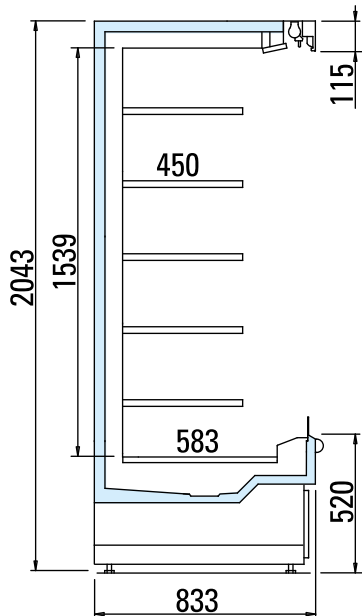

Estoril

YOUR NATURALLY INNOVATIVE PARTNER FOR RETAIL SOLUTIONS

into the World

Estoril	Length without ends	Horizontal display surface	Vertical display surface	Net Capacity	Working Temperature
	mm	(m ²)	(m ²)	(m ³)	°C
MT	1250	3.54	1.84	1.08	-1°C / +5°C
	1875	5.31	2.77	1.62	
	2500	7.1	3.68	2.16	
DY	1250	3.54	1.84	1.08	0°C / +7°C
	1875	5.31	2.77	1.62	
	2500	7.1	3.68	2.16	

Environmental climatic class: 3 +25°C 60% R.H. - EN-ISO 23953 - 1/2

Due to technical progress, MANOR reserves the right to change technical features without notice

Manor Refrigerated Cabinets
 Concept House, 62 Sunderland Road, Sandy, Bedfordshire SG19 1QY
 T: +44 (0)1767 222100 F: +44 (0)1767 222111
 E: sales@manrefcab.co.uk
 W: manrefcab.co.uk