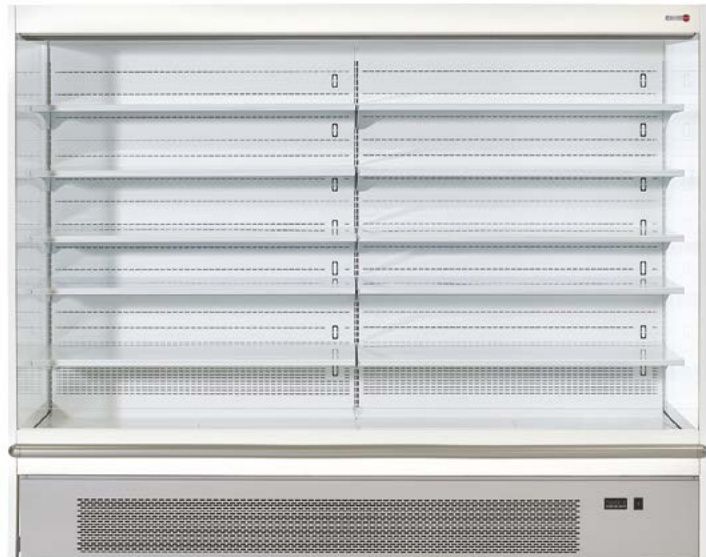

Estoril

YOUR NATURALLY INNOVATIVE PARTNER FOR RETAIL SOLUTIONS

into the World

Estoril	Length without ends	Horizontal display surface	Vertical display surface	Net Capacity	Working Temperature
	mm	(m ²)	(m ²)	(m ³)	°C
MT	1250	3.54	1.84	1.08	-1°C / +5°C
	1875	5.31	2.77	1.62	
	2500	7.1	3.68	2.16	
DY	1250	3.54	1.84	1.08	0°C / +7°C
	1875	5.31	2.77	1.62	
	2500	7.1	3.68	2.16	

Environmental climatic class: 3 +25°C 60% R.H. - EN-ISO 23953 - 1/2

Due to technical progress, MANOR reserves the right to change technical features without notice

Manor Refrigerated Cabinets
 Concept House, 62 Sunderland Road, Sandy, Bedfordshire SG19 1QY
 T: +44 (0)1767 222100 F: +44 (0)1767 222111
 E: sales@manrefcab.co.uk
 W: manrefcab.co.uk