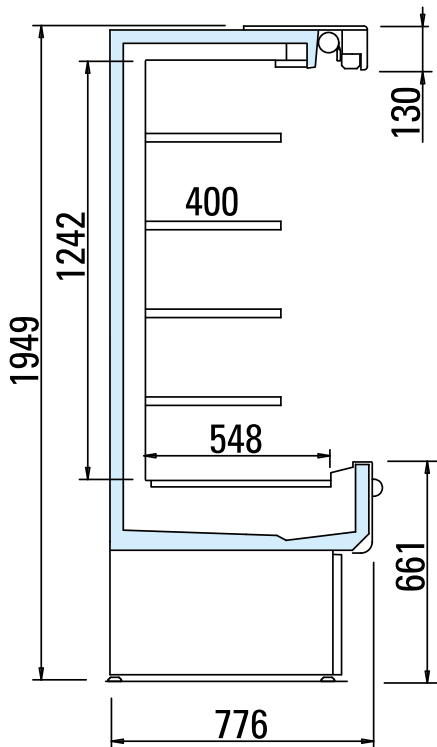

Mini Odessa

Stainless Steel

YOUR NATURALLY INNOVATIVE PARTNER FOR RETAIL SOLUTIONS

into the World

Mini Odessa	Length without ends	Horizontal display surface	Vertical display surface	Net Capacity	Working Temperature
	mm	(m ²)	(m ²)	(m ³)	°C
MT	937	2.02	0.88	0.62	-1°C / +5°C
	1250	2.69	1.25	0.82	
	1875	4.03	1.88	1.23	

Environmental climatic class: 3 +25°C 60% R.H. - EN-ISO 23953 - 1/2
 Due to technical progress, MANOR reserves the right to change technical features without notice

Manor Refrigerated Cabinets
 Concept House, 62 Sunderland Road, Sandy, Bedfordshire SG19 1QY
 T: +44 (0)1767 222100 F: +44 (0)1767 222111
 E: sales@manrefcab.co.uk
 W: manrefcab.co.uk